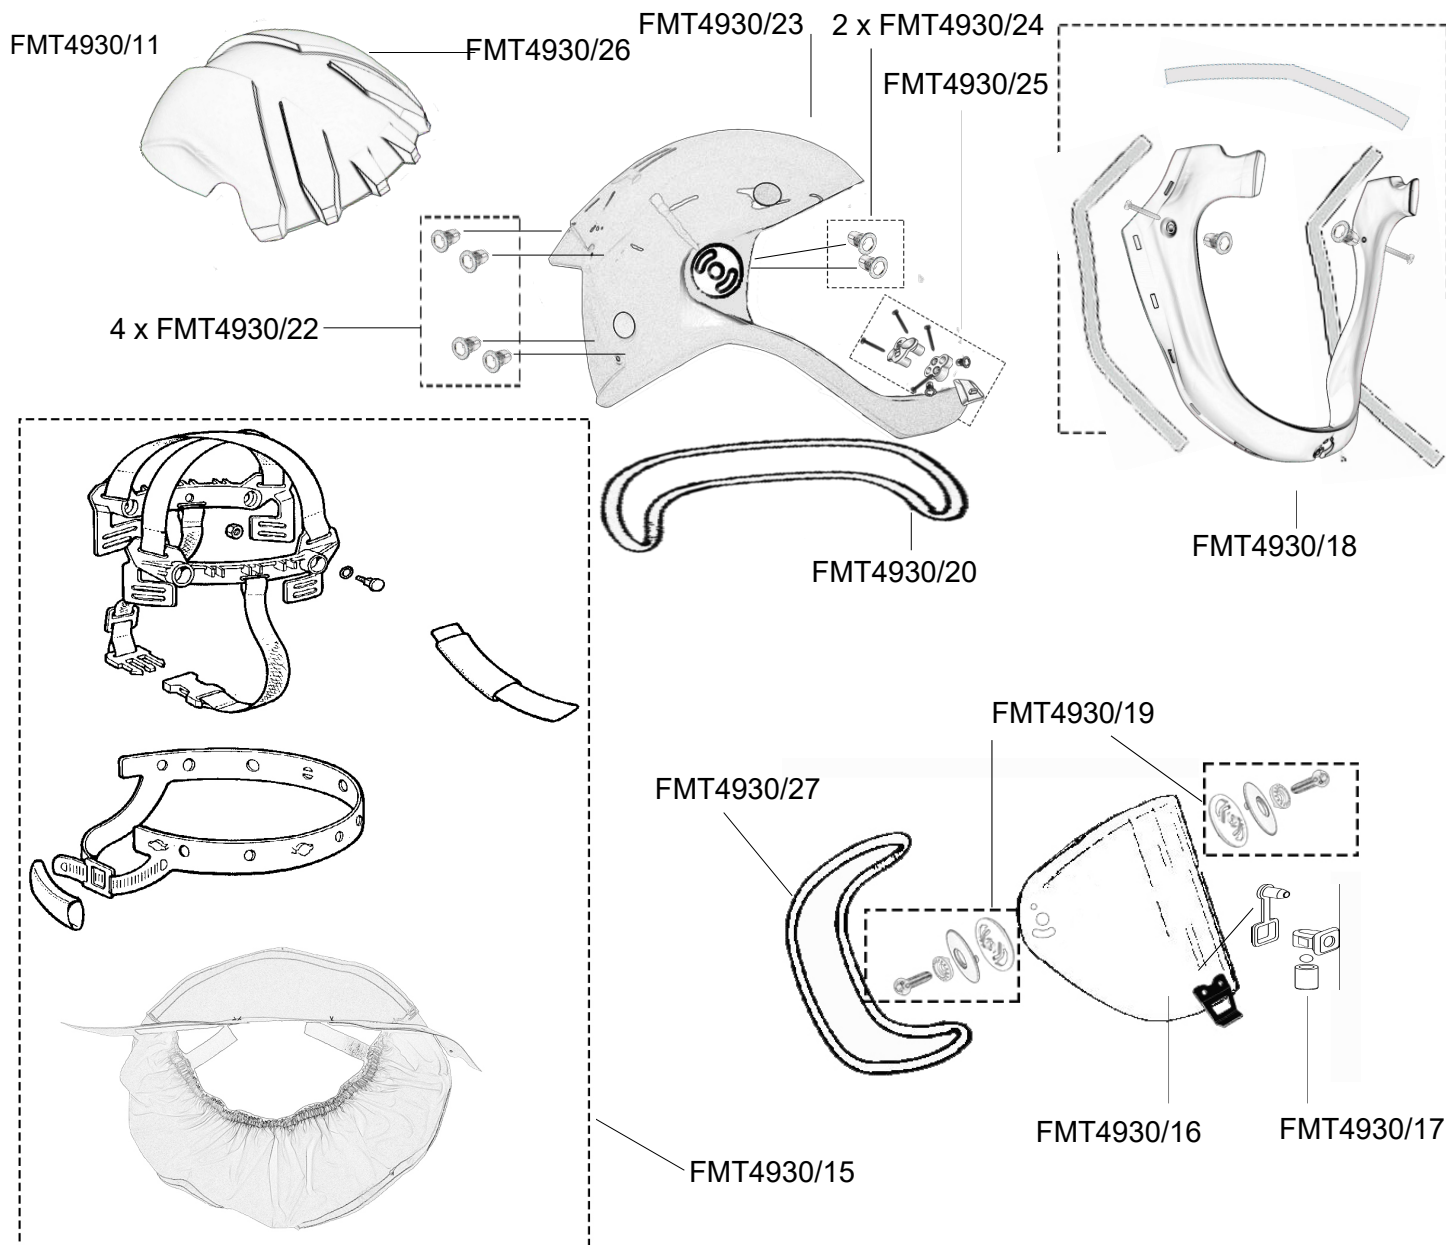

Helmet

Charger

Battery

Filter

A-Type A insert